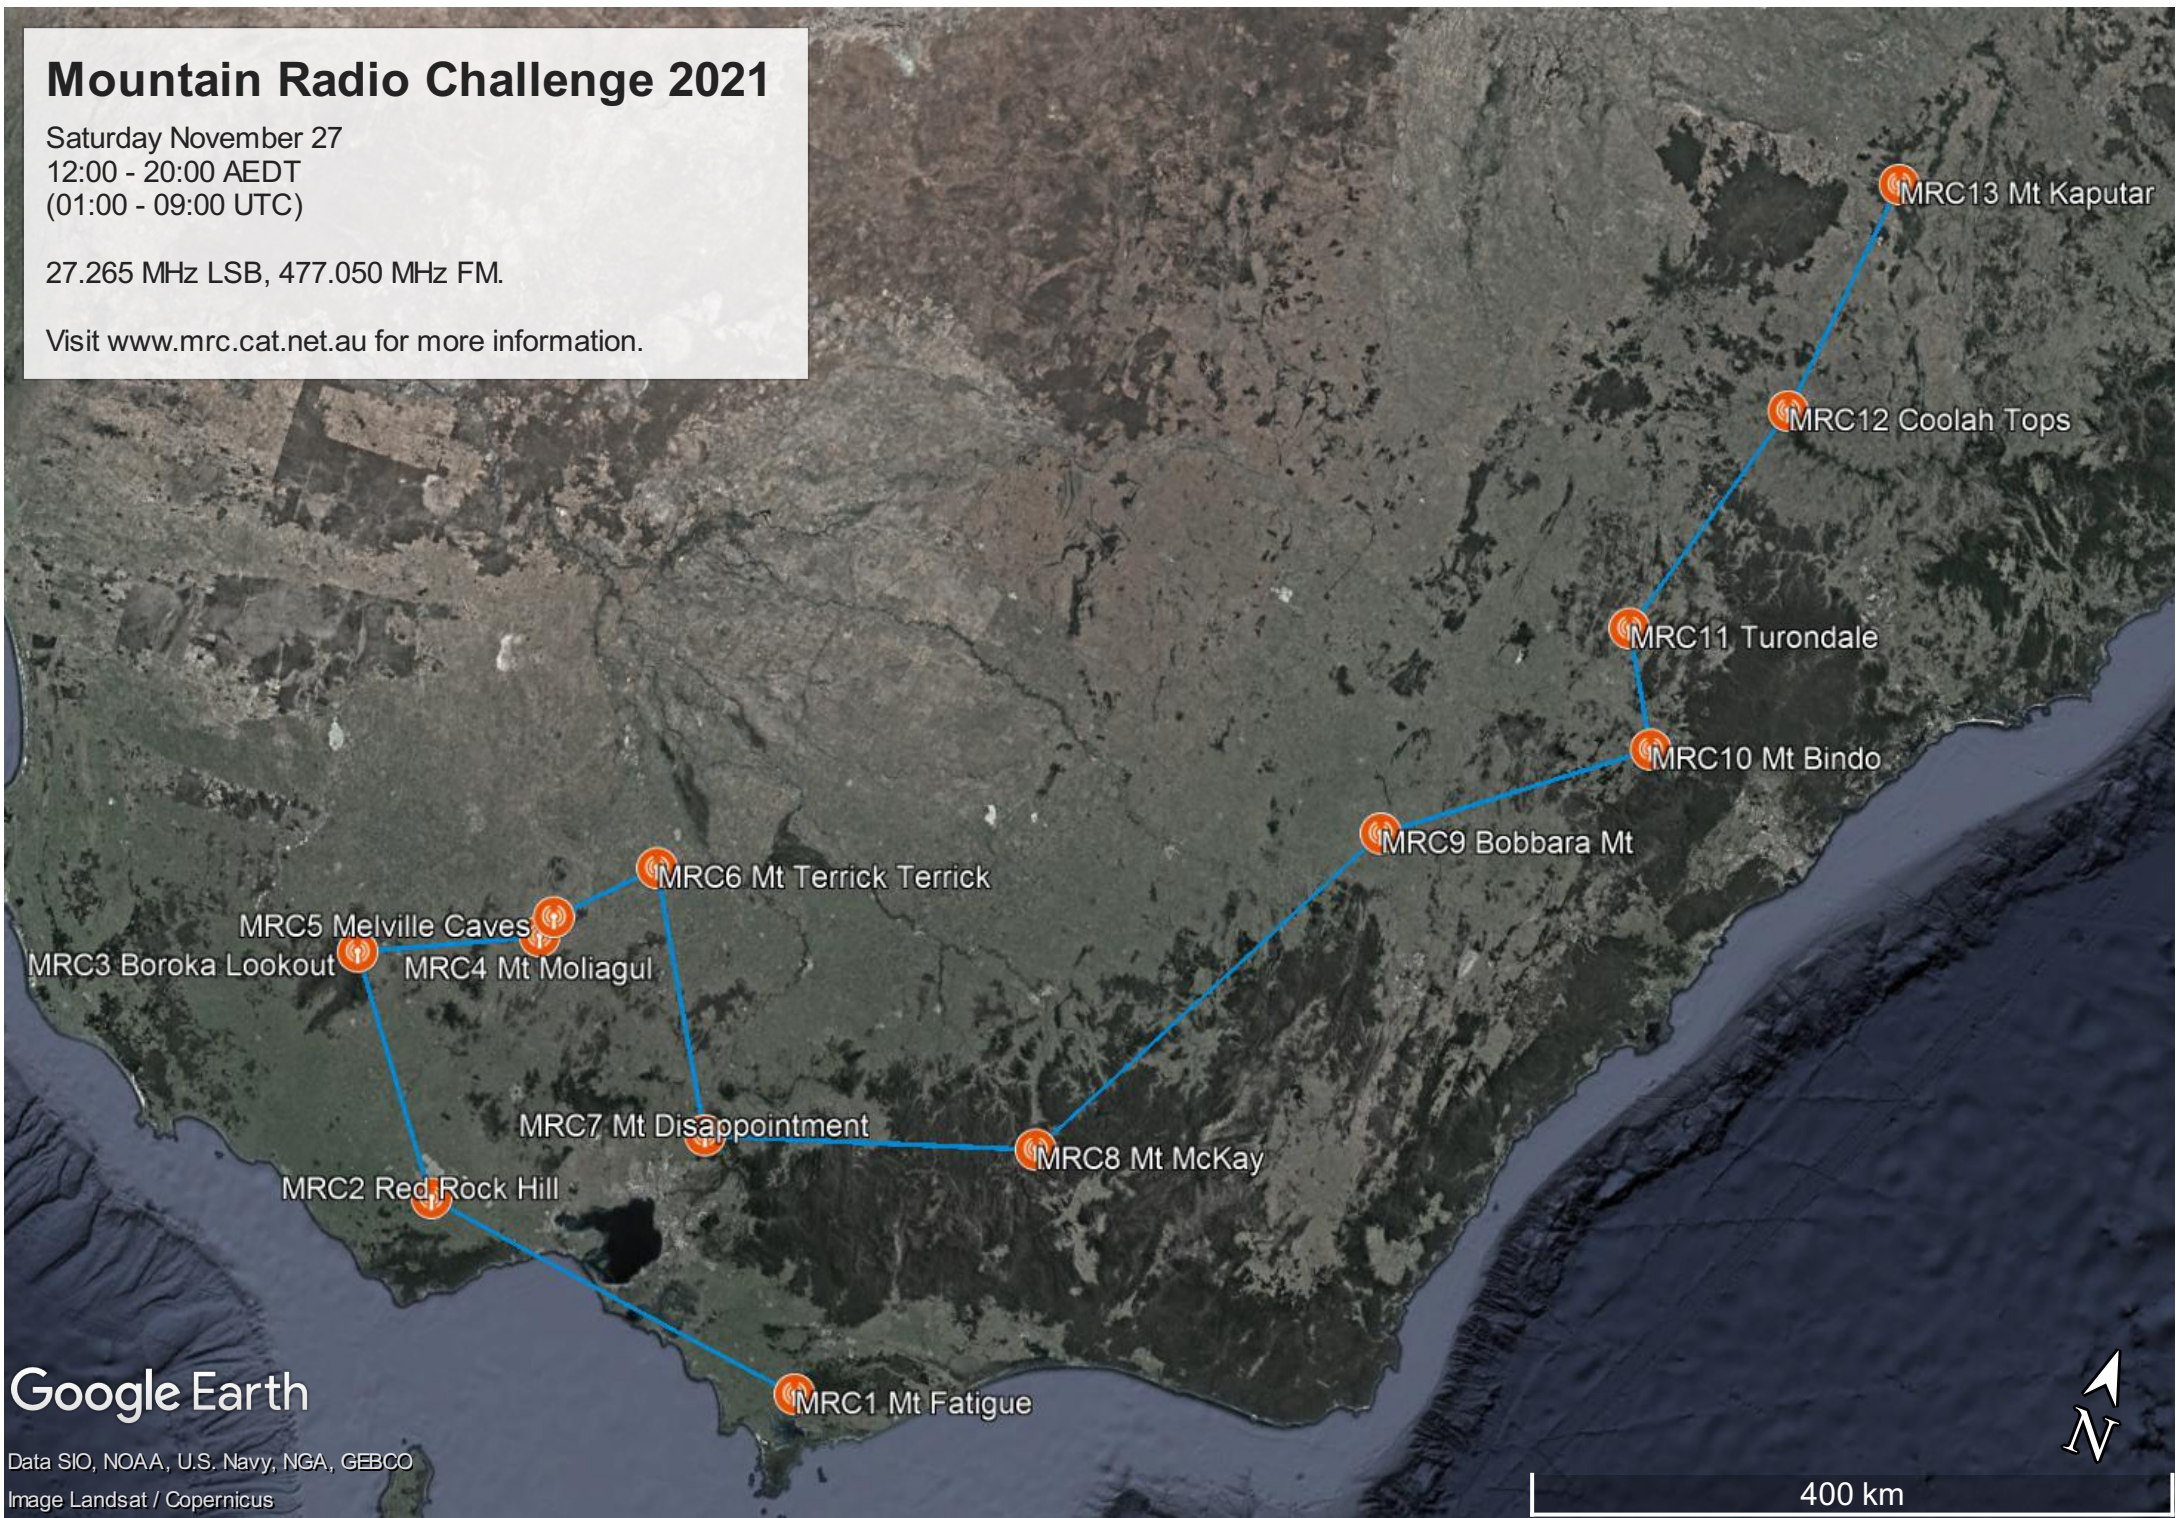

Mountain Radio Challenge 2021

Saturday November 27
12:00 - 20:00 AEDT
(01:00 - 09:00 UTC)

27.265 MHz LSB, 477.050 MHz FM.

Visit www.mrc.cat.net.au for more information.

Google Earth

Data SIO, NOAA, U.S. Navy, NGA, GEBCO
Image Landsat / Copernicus

400 km