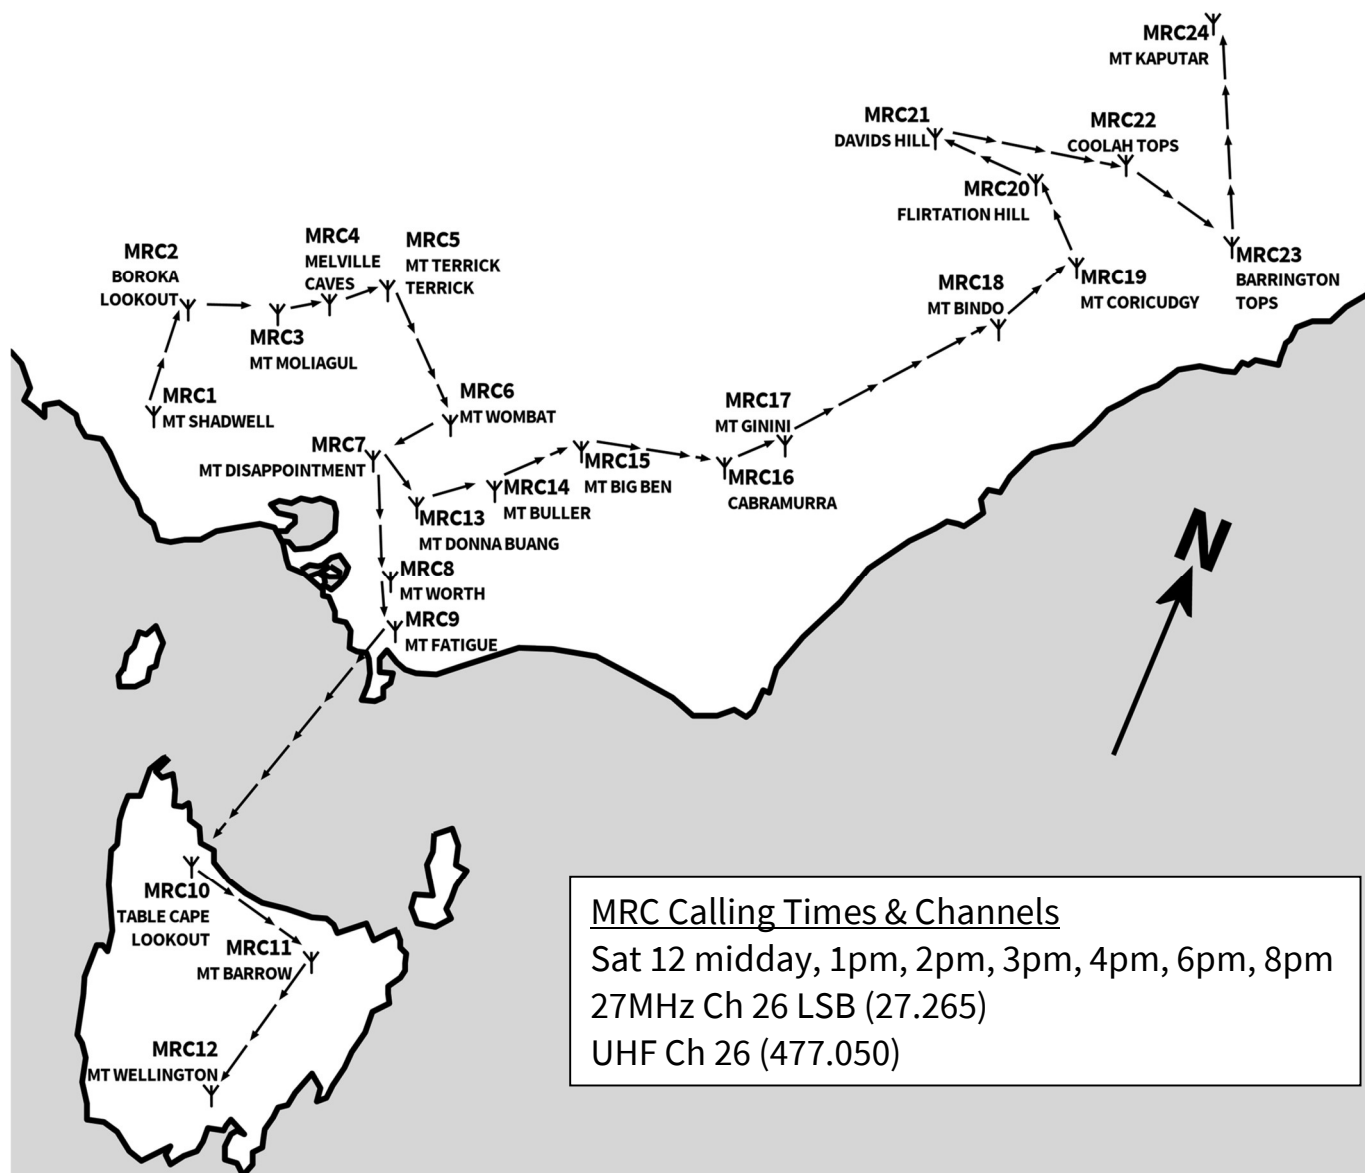

MRC 2019 MESSAGE PATH

Saturday 30 November 12pm midday

MRC Calling Times & Channels

Sat 12 midday, 1pm, 2pm, 3pm, 4pm, 6pm, 8pm
 27MHz Ch 26 LSB (27.265)
 UHF Ch 26 (477.050)

MRC Stations

- | | |
|---|---|
| MRC1 - Mt Shadwell (Vic) - Brian & Stephen (27, UHF, HF & 2/70) | MRC13 - Mt Donna Buang (Vic) - Mark (27 & UHF) |
| MRC2 - Boroka Lookout (Vic) - Mitchell (27 & UHF) | MRC14 - Mt Buller (Vic) - Julyus (27, UHF, HF & 2/70) |
| MRC3 - Mt Moliagul (Vic) - Matt (27, HF & 2/70) | MRC15 - Mt Big Ben (Vic) - Kevin (27 & UHF) |
| MRC4 - Melville Caves (Vic) - BSB Group (27 & UHF) | MRC16 - Cabramurra (NSW) - Peter (27 & UHF) |
| MRC5 - Mt Terrick Terrick (Vic) - Michael (27 & UHF) | MRC17 - Mt Ginini (ACT) - Mat (27 & UHF) |
| MRC6 - Mt Wombat (Vic) - Jason & Colin (27, UHF & HF) | MRC18 - Mt Bindo (NSW) - Dan (27, UHF, HF & 2/70) |
| MRC7 - Mt Disappointment (Vic) - Paul (27) | MRC19 - Mt Coricudgy (NSW) - Joel (27 & UHF) |
| MRC8 - Mt Worth (Vic) - Michael (27 & UHF) | MRC20 - Flirtation Hill (NSW) - Thomas (27 & UHF) |
| MRC9 - Mt Fatigue (Vic) - Tony (27, UHF, HF & 2/70) | MRC21 - Davids Hill (NSW) - David (27) |
| MRC10 - Table Cape Lookout (Tas) - Peter (27 & HF) | MRC22 - Coolah Tops (NSW) - Lindsay (27 & HF) |
| MRC11 - Mt Barrow (Tas) - Owen (27 & HF) | MRC23 - Barrington Tops (NSW) - Kerry (27 & HF) |
| MRC12 - Mt Wellington (Tas) - Rodney & Jamie (27 & UHF) | MRC24 - Mt Kaputar (NSW) - Glenn (27) |

Listen Out For

- | | |
|--|--|
| Kerry 440 - Mt Stewart, Townsville (Qld) | Alan - Otways, Vic |
| Peter - Papa Echo 3, Perth WA | Kerry 440 - Mt Stewart, Townsville (Qld) |
| Peter - Postmaster 06, Central Vic | Steve 026 - Central Vic |
| Scotty - Whitfield, Vic | Ian - Yamba, NSW |
| Brenton - NE Vic | |